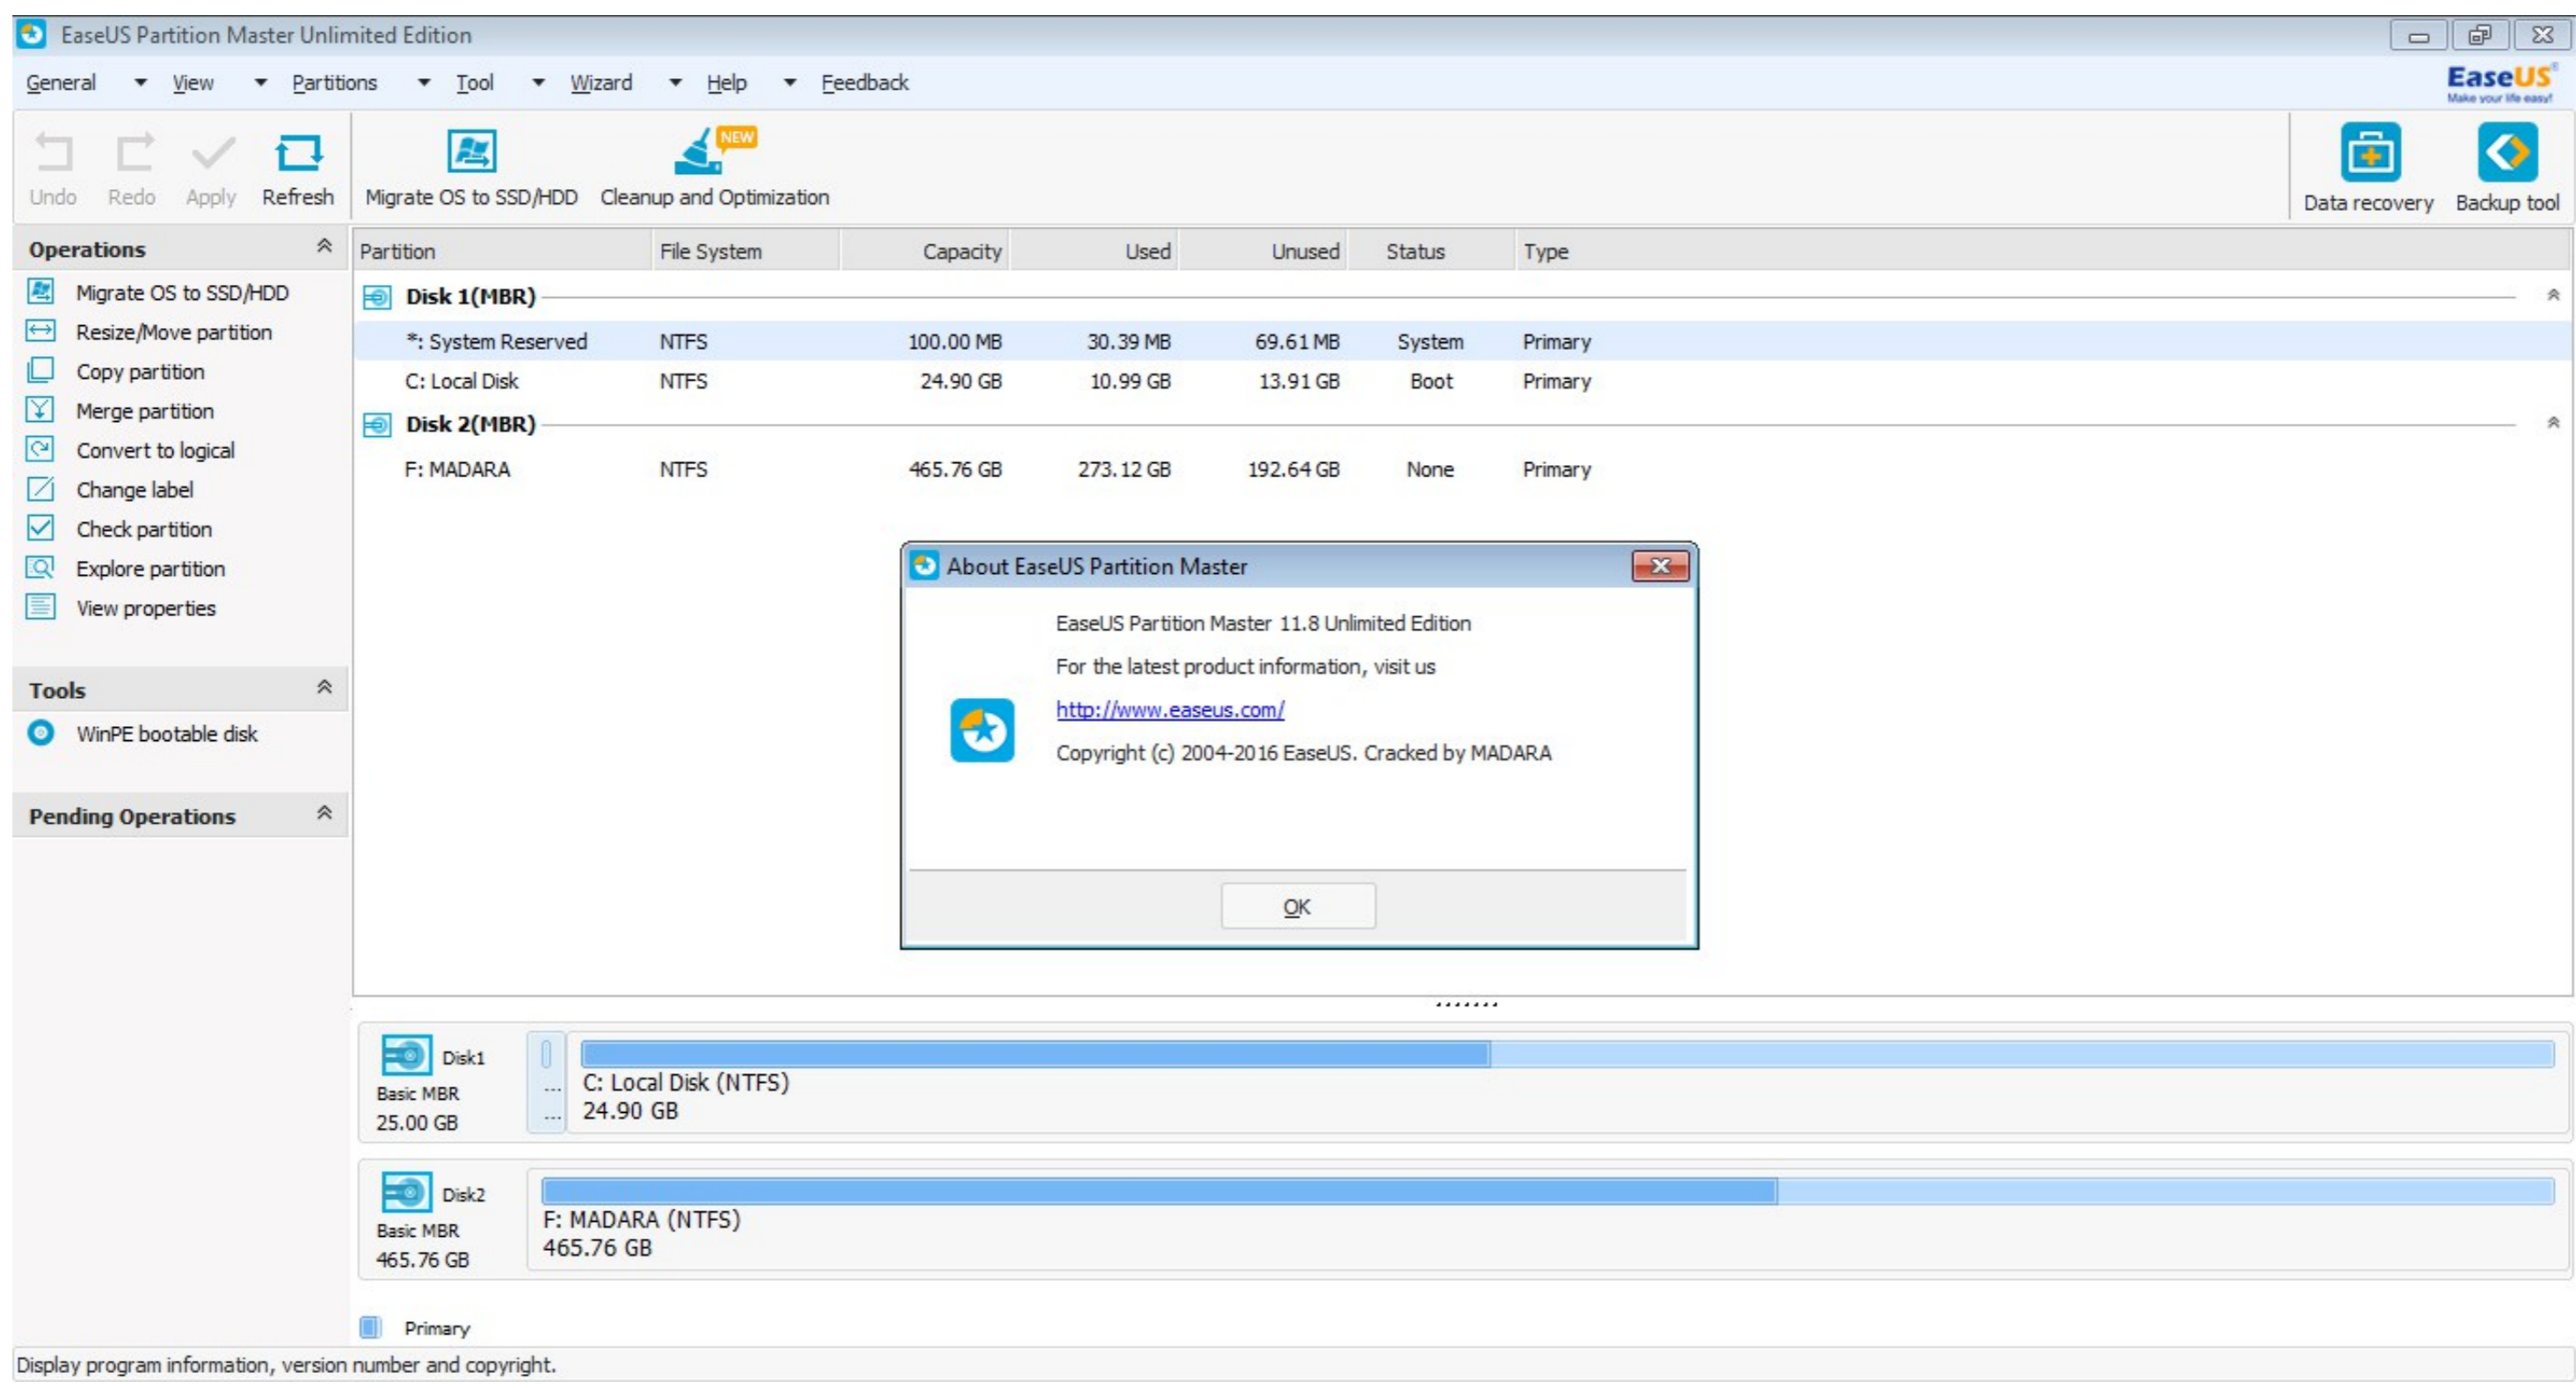

[EaseUS Partition Master 13.8 Crack Incl License Code 2020 Here](#)

[EaseUS Partition Master 13.8 Crack Incl License Code 2020 Here](#)